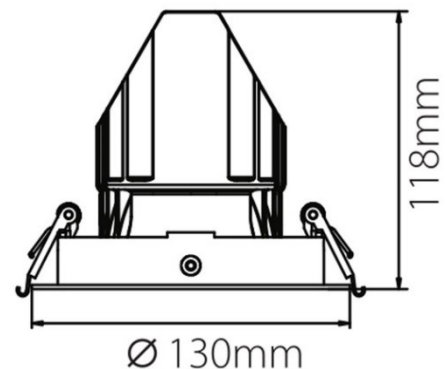

PRODUCT DATASHEET

Model: LDL802

Category: LED Adjustable Downlight

Description: 17w LED Adjustable Downlight

General Information

Material: Aluminium

Fitting Colors: White/ Black/ Painted Silver

Rotation Angle (degree): Not Applicable

Tilting Angle (degree): 30

Track System: Not Applicable

IP Rating: 20

Working Temperature (°C): -5 - +35

Storage Temperature (°C): -20 - +50

Product Dimensions and Cut-out Information

Fitting Length (mm): Not Applicable

Diameter (mm): 130

Height (mm): 118

Cut-out Dimension (mm): 117

Dimension:

Packing Information

Packaging Type: Individual box

Quantity per carton: 12

CBM per carton: 0.0369

Gross weight per carton (kgs): 12.4

Lifespan

Lifetime (hours): 50000

Luminous Flux after 50000hours (lm): LM80 Comply

PRODUCT DATASHEET

Model: LDL802

Category: LED Adjustable Downlight

Description: 17w LED Adjustable Downlight